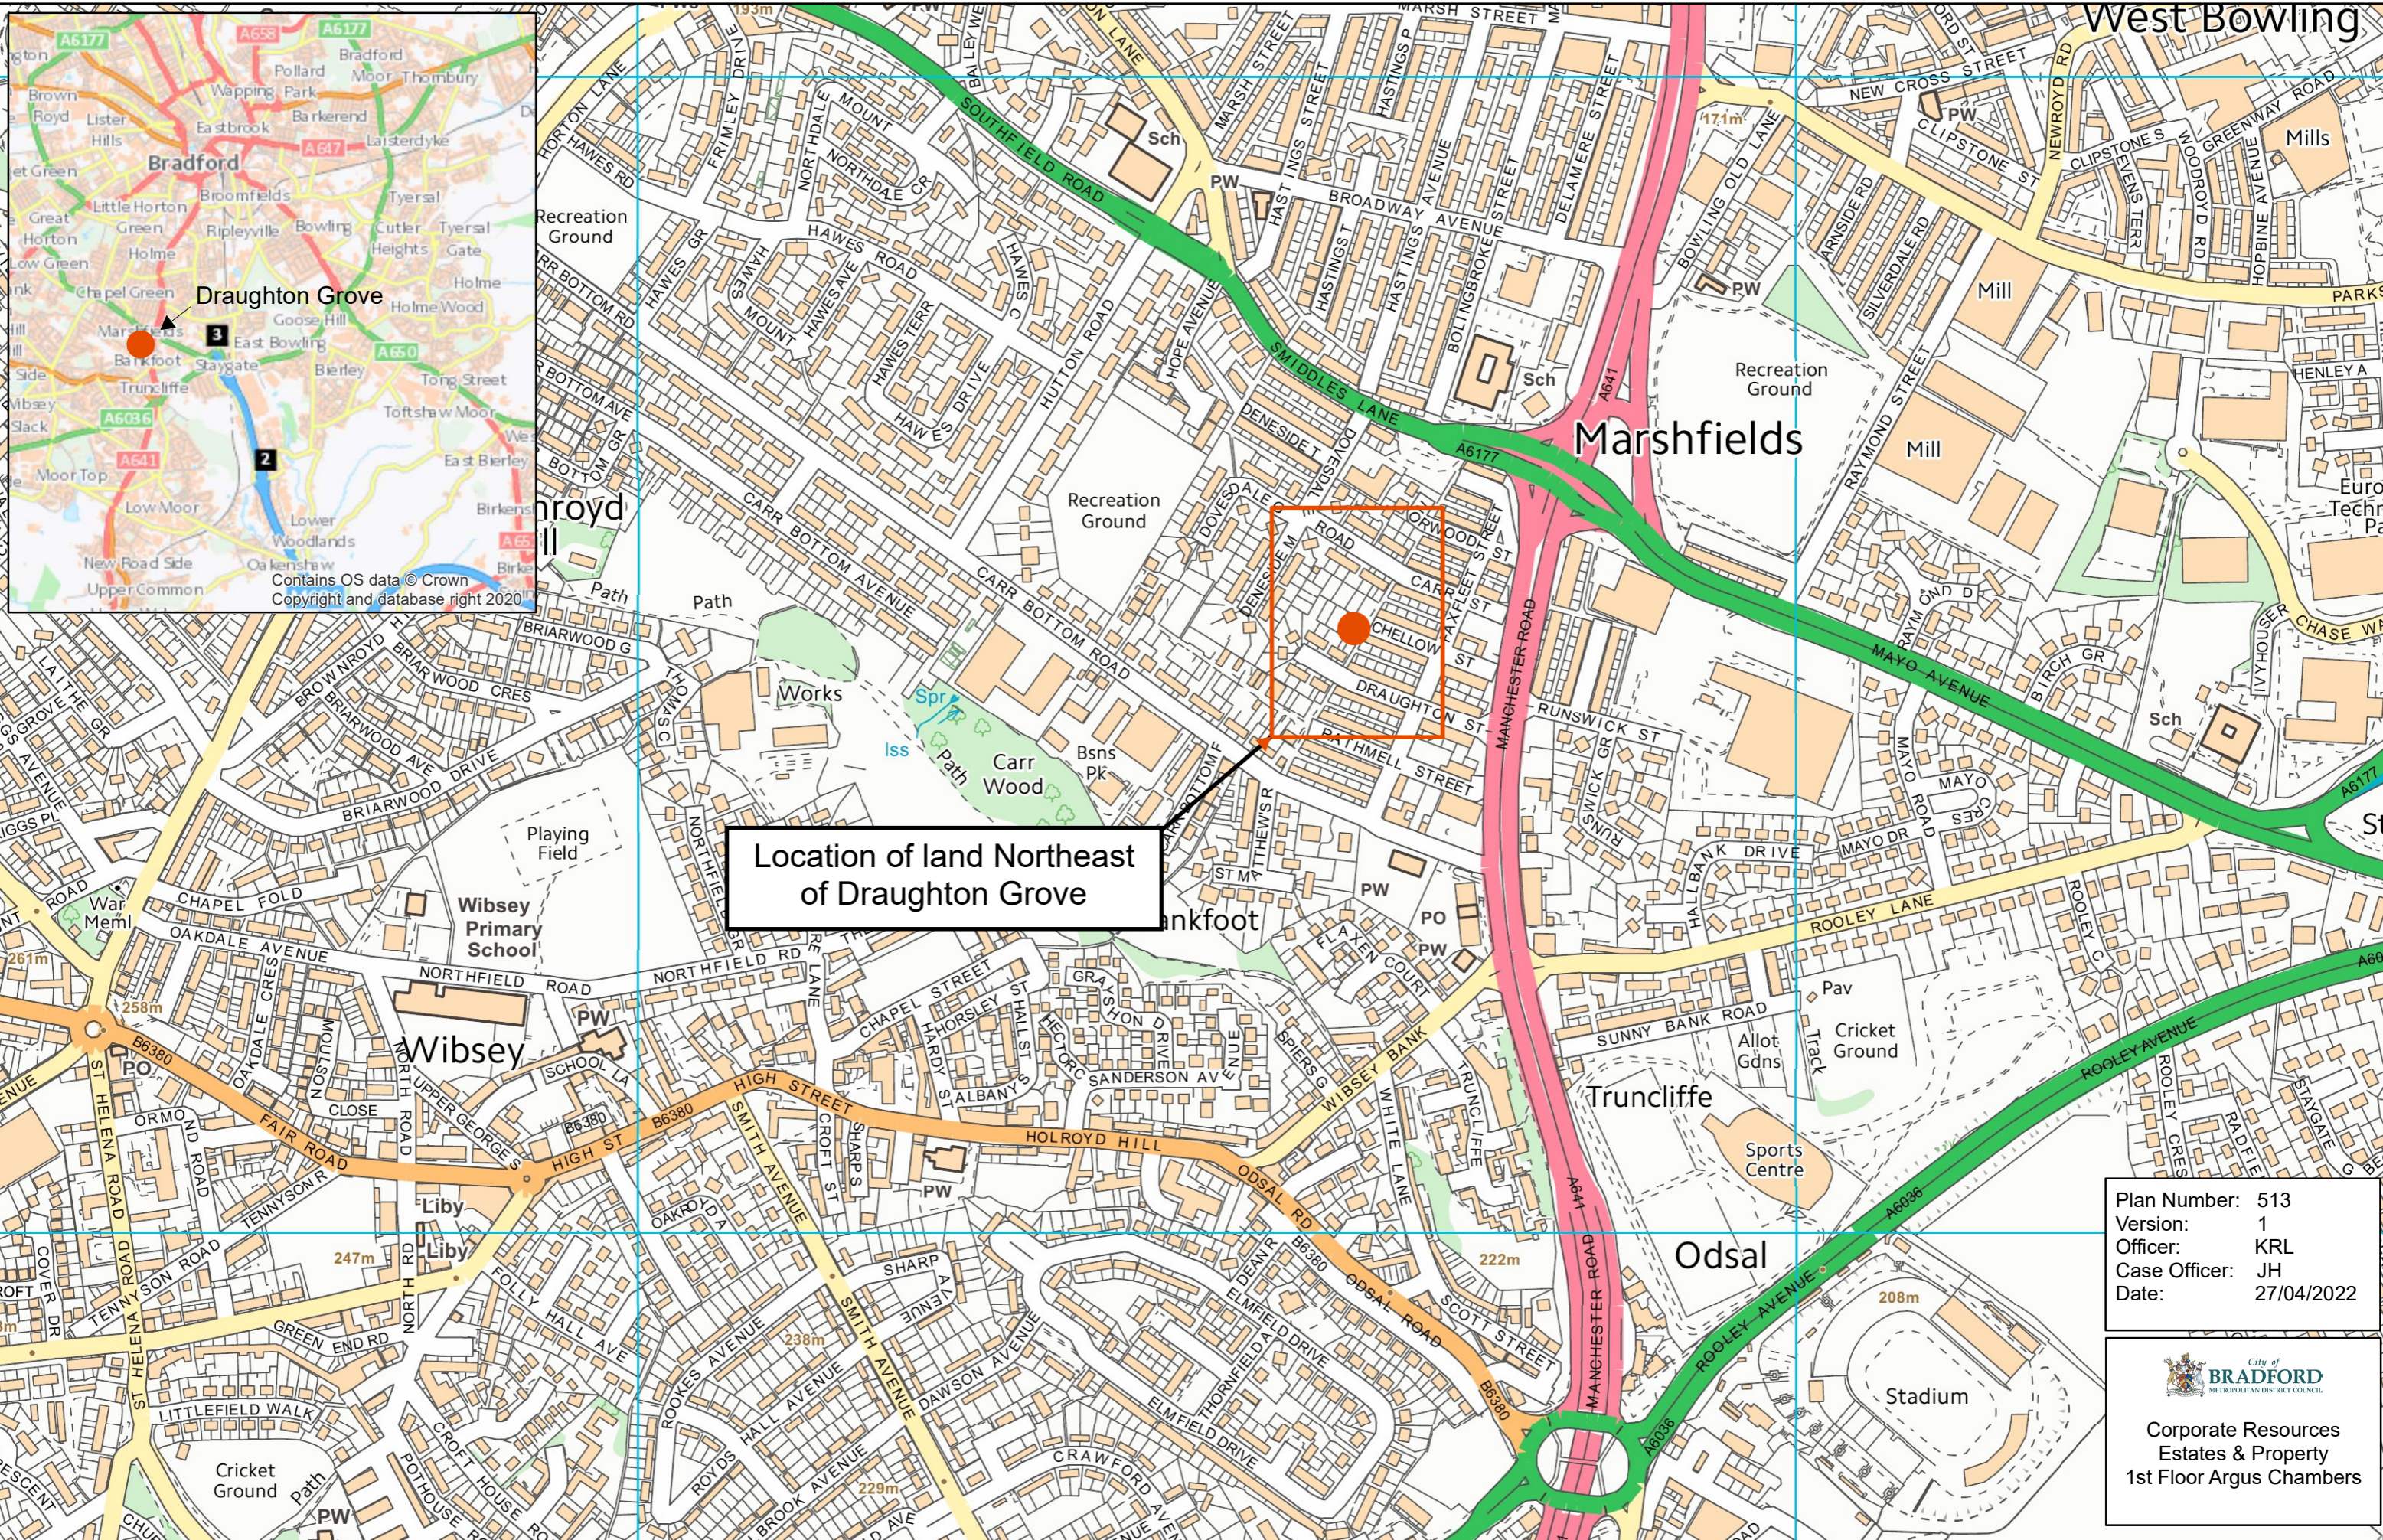

Appendix A – Plan 1. Land north east of Draughton Grove, Little Horton, Bradford - Location Plan

Location of land Northeast of Draughton Grove

Plan Number: 513
 Version: 1
 Officer: KRL
 Case Officer: JH
 Date: 27/04/2022